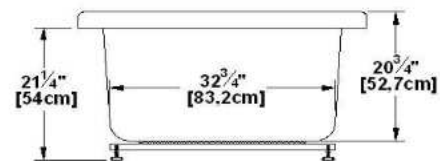

Nature

Product code : **NA24**

Draft revision : **20121011155708**

External dimensions : **72" x 42" x 23" [182,9 cm x 106,7 cm x 58,4 cm]**

Series : **deck mount**

Seats : **2**

2012 catalog page : **50**

Low-profile available : **no**

Arm rests : **no**

Low-profile available : **yes**

Draft and specs

Specifications	
Capacity :	94 IMP Gal. / 122,6 US Gal. / 427,3 liters
AeroMassage™ :	52 Easy Clean™ air jets
Super AeroMassage™ :	AeroMassage™ + 12 Easy Clean™ air jets
Dynamic Turbo™ :	4 Confort Pulse jets / 4 Confort Swirl jets
Confort Air™ :	52 Easy Clean™ air jets
Characteristics :	n/a

Remarks	
*all measures have a precision of ± 1/4" (0,63cm)	
*internal dimensions taken at 4" (10cm) from bath bottom	
*capacity is measured by filling the soaker to 1-1/2" under the overflow	
*textured skirt available on all freestand products	
*shelf height is 3/4" on all "low-profile" models	