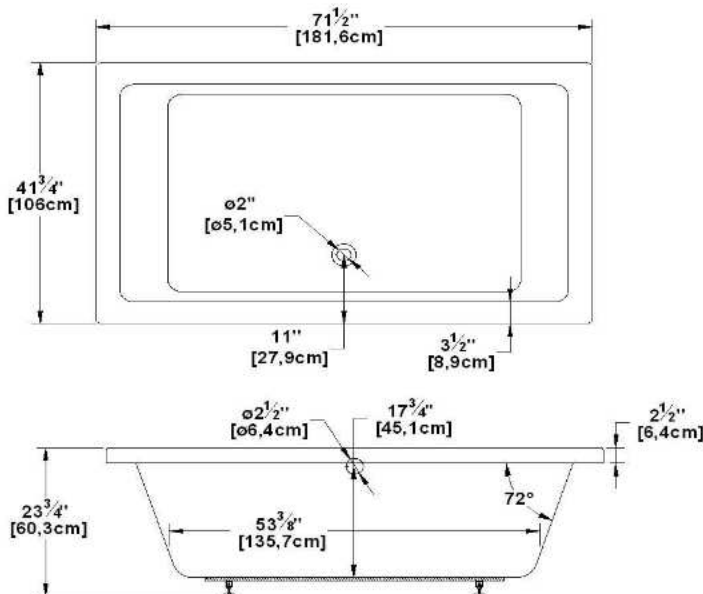

Nature

Product code : **NA24**

Draft revision : **20121011155708**

External dimensions : **72" x 42" x 23" [182,9 cm x 106,7 cm x 58,4 cm]**

Series : **deck mount**

Seats : **2**

2012 catalog page : **50**

Low-profile available : **no**

Arm rests : **no**

Low-profile available : **yes**

Draft and specs

Specifications	
Capacity :	94 IMP Gal. / 122,6 US Gal. / 427,3 liters
AeroMassage™ :	52 Easy Clean™ air jets
Super AeroMassage™ :	AeroMassage™ + 12 Easy Clean™ air jets
Dynamic Turbo™ :	4 Confort Pulse jets / 4 Confort Swirl jets
Confort Air™ :	52 Easy Clean™ air jets
Characteristics :	n/a

Remarks	
*all measures have a precision of ± 1/4" (0,63cm)	
*internal dimensions taken at 4" (10cm) from bath bottom	
*capacity is measured by filling the soaker to 1-1/2" under the overflow	
*textured skirt available on all freestand products	
*shelf height is 3/4" on all "low-profile" models	