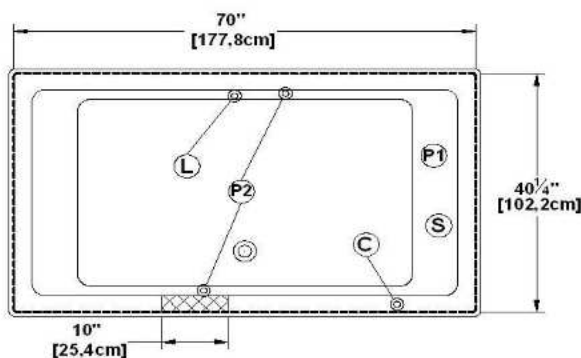

Options and installation

*accessories and decorative lines positions are approximative

Additional(s) note(s) :

Keypad supplied but not installed when ordered with tiling flanges or remote control.

Legend		
(S) Blower	(L) Mood light	(C) Keypad
(P1) Pump	(P2) Grab bar	
[X] Recommended faucets drilling location*		
Deck cut-out line - - - - -		

Available models	
Model	Availability
Soaker alone	x
Confort Air™	x
AeroMassage™	x
Super AeroMassage™	x
Dynamic Turbo™ (not available in the U.S.)	x
Dynamic Turbo™ + AeroMassage™	x
Dynamic Turbo™ + Super AeroMassage™	x

Available recommended options	
Front skirt :	SP72
Recommended drain :	WOCO
Tiling flanges :	available
Floating controller :	available

*It is possible that faucets may be installed elsewhere on the product. Verify, directly on the product, that there are no conflicting parts before drilling.

IMPORTANT NOTE : Specifications, dimensions and models are subject to change.

Visit our website <http://www.oceania-attitude.com> to access up-to-date dimensions and informations. In all cases, information on the website is the most up-to-date. Dimensions may vary slightly. To ensure proper fit, mesurements must be taken on the product directly.

Head office

591, avenue des Entreprises
Thetford Mines, Quebec
CANADA G6H 4B2

Phone numbers

No-charge : 1-877-332-4224
Fax : 1-866-460-4334

Internet

Web : <http://www.oceania-attitude.com>
Email : info@oceaniabaths.com